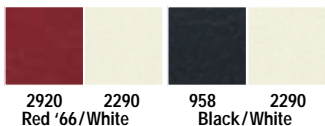

'64 1/2 - '65 Standard • All Sierra Grain

'64 1/2 & '66 Deluxe Pony • All Sierra Grain

'66 Standard • Sierra Trim with Rosette Inserts